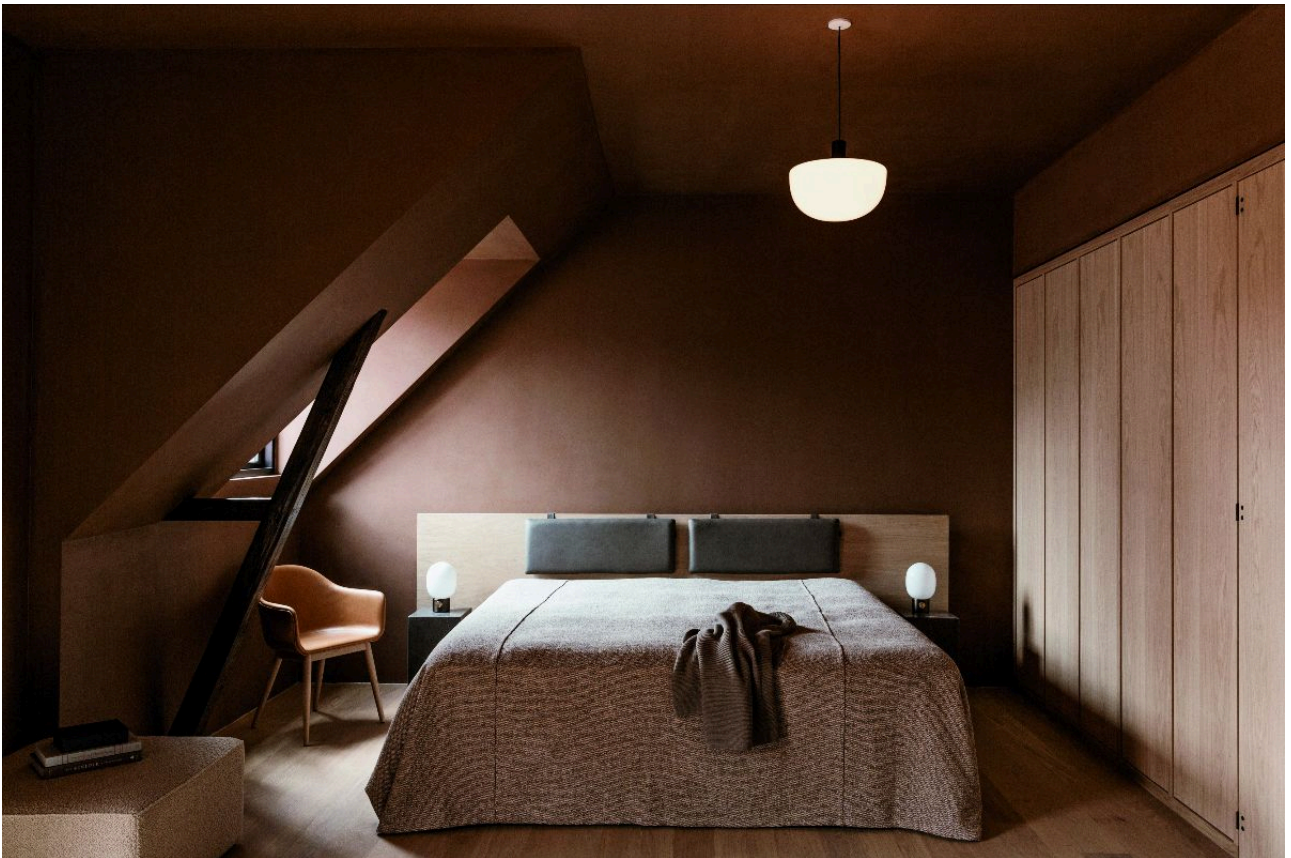

HOTEL AM KONZERTHAUS VIENNA MGALLERY

Vienna, Austria

by BWM Architekten und Partner

[See More](#)